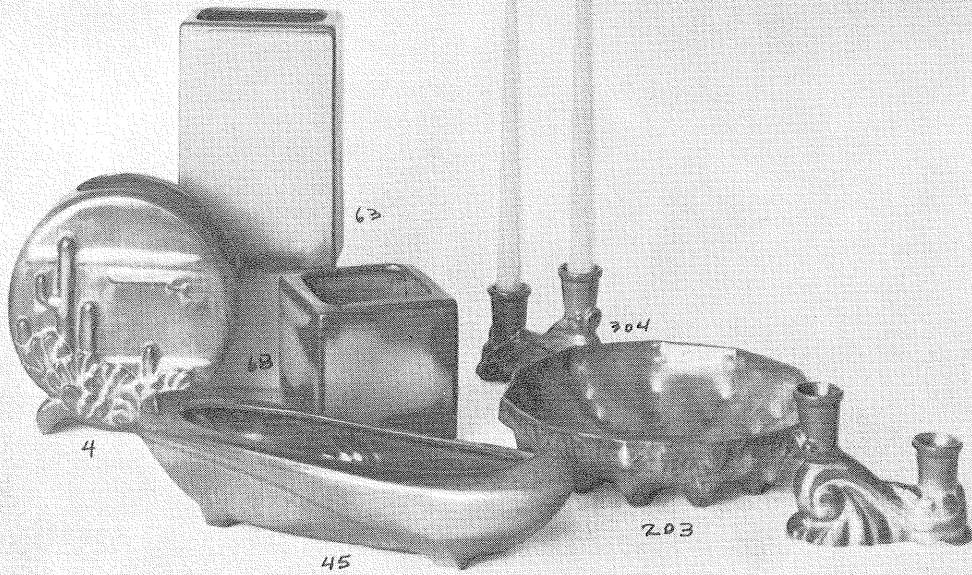

# Beautiful Practical Servicable

- 4—desert cactus vase, 7 in. . . . . 1.50
- 45—slender bowl, 12 in. . . . . 2.00
- 63—pillow vase, 7 in. . . . . 1.50
- 68—cube vase, 5 in. . . . . 1.50
- 203—knobby cactus bowl,  
10 in. . . . . 2.00
- 304—double candle holders,  
pair . . . . . 2.00
- 60B—goose vase, 6 in. . . . . 1.50
- 458—8 in. ash tray,  
felted . . . . . 1.50
- 97D—2 qt. barrel pitcher 2.00
- 97M—16 oz. mug . . . . . 1.00
- 97U—10 oz. covered  
ramkin . . . . . 1.00
- 97V—2 qt. barrel baker . . . 2.00