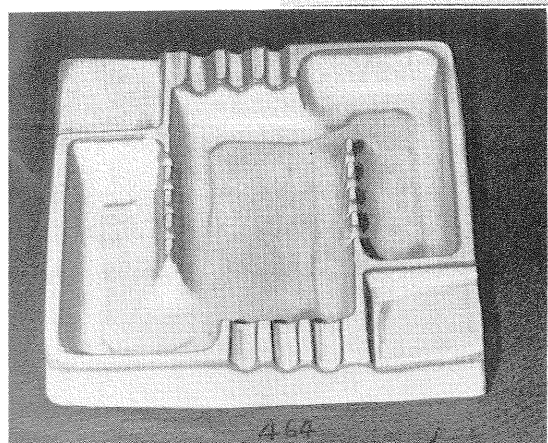

# Beautiful Practical Servicable

- 4—desert cactus vase, 7 in. . . . . 1.50
- 45—slender bowl, 12 in. . . . . 2.00
- 63—pillow vase, 7 in. . . . . 1.50
- 68—cube vase, 5 in. . . . . 1.50
- 203—knobby cactus bowl,  
10 in. . . . . 2.00
- 304—double candle holders,  
pair . . . . . 2.00
- 60B—goose vase, 6 in. . . . . 1.50
- 458—8 in. ash tray,  
felted . . . . . 1.50
- 97D—2 qt. barrel pitcher 2.00
- 97M—16 oz. mug . . . . . 1.00
- 97U—10 oz. covered  
ramkin . . . . . 1.00
- 97V—2 qt. barrel baker . . . 2.00

434—mallard  
duck book ends,  
on black walnut  
bases, felted,  
pair . . . . . 8.00

464—10½ in. large square ash  
tray, felted . . . . . 5.00