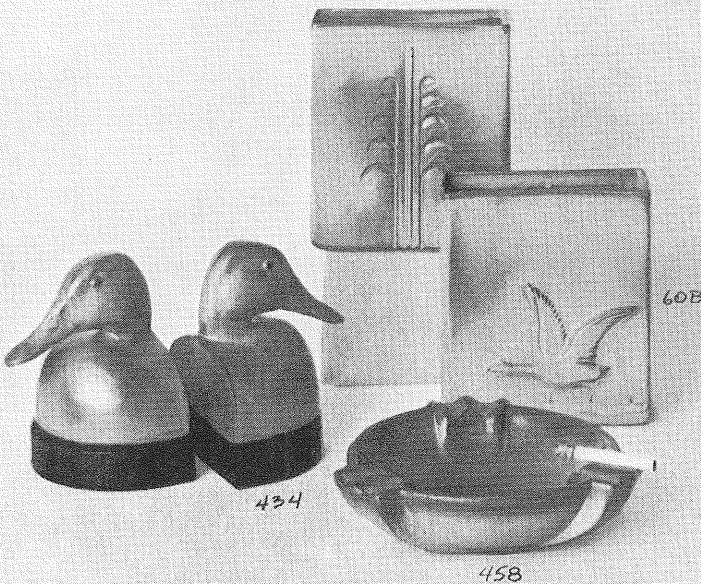

- 4—desert cactus vase, 7 in. 1.50
- 45—slender bowl, 12 in. 2.00
- 63—pillow vase, 7 in. 1.50
- 68—cube vase, 5 in. 1.50
- 203—knobby cactus bowl,
  10 in. 2.00
- 304—double candle holders,
  pair 2.00
- 60B—goose vase, 6 in. 1.50
- 458—8 in. ash tray,
  felted 1.50
- 97D—2 qt. barrel pitcher 2.00
- 97M—16 oz. mug 1.00
- 97U—10 oz. covered
  ramkin 1.00
- 97V—2 qt. barrel baker . . . 2.00

434—mallard
duck book ends,
on black walnut
bases, felted,
pair 8.00

464—10½ in. large square ash
tray, felted 5.00